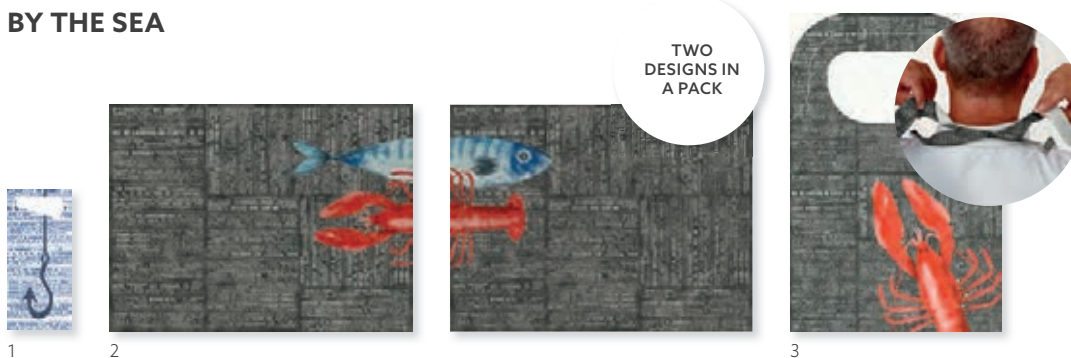

BY THE SEA

TWO DESIGNS IN A PACK

MATCHING COLOURS

NO	ARTICLE	DESCRIPTION	PACK	FSC	COMPOSTABLE	ecoecho
1	171374	Duni Sacchetto® Tissue, 8,5x19 cm	5 x 100	•	•	•
2	183156	Paper Placemat, 30x40 cm	4 x 250	•	•	•

NO	ARTICLE	DESCRIPTION	PACK	FSC	COMPOSTABLE	ecoecho
3	178697	Dunicel® Bib, 40x60 cm	4 x 50	•	•	•