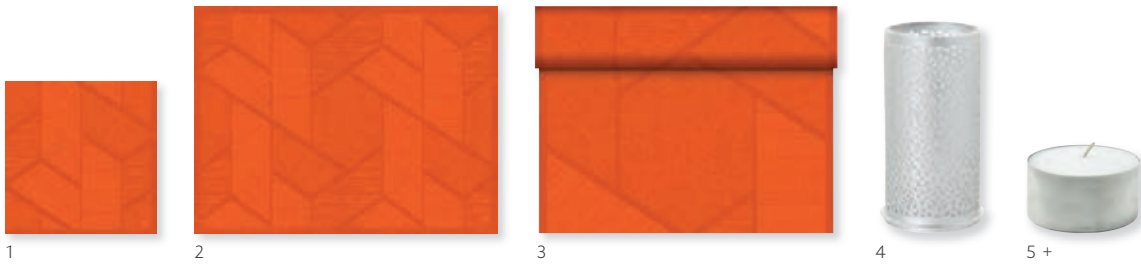

ELWIN MANDARIN

NO	ARTICLE	DESCRIPTION	PACK		NO	ARTICLE	DESCRIPTION	PACK	
1	186709	Dunisoft® Napkin, 40 x 40 cm	12 x 60	•	4	178478	Candle Holder Bliss, Silver, Metal, 140 x Ø 75 mm	4 x 1	
2	183149	Dunichel® Placemat, 30 x 40 cm	5 x 100	•	5	157313	Tealight, White, Ø 39 mm, 8 h	2 x 100	
3	183126	Dunichel® Tête-à-Tête, 0,4 x 24 m	4 x 1	•