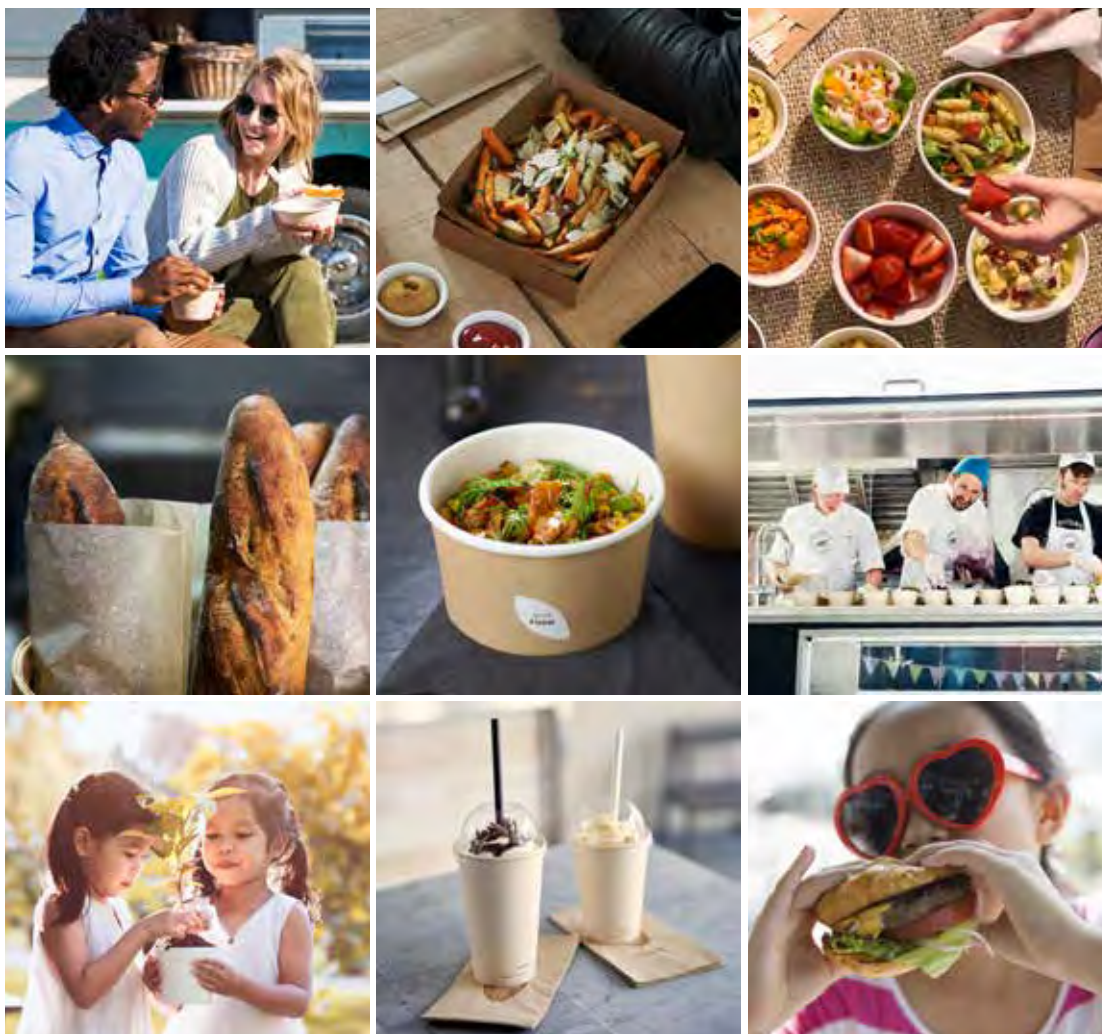

ecoecho®

SUPERIOR SUSTAINABLE MATERIALS

You see it everywhere. People all over the world are talking about the environment and want to live more sustainably. The Duni ecoecho® range helps you to meet their demands. It offers a market-leading selection of some of the best, if not the best, mindful materials available today. These elevate any meal experience and point to a brighter future.

Interested in an eco solution? Go green with us and subscribe to our newsletter on [Duni.com](https://duni.com).