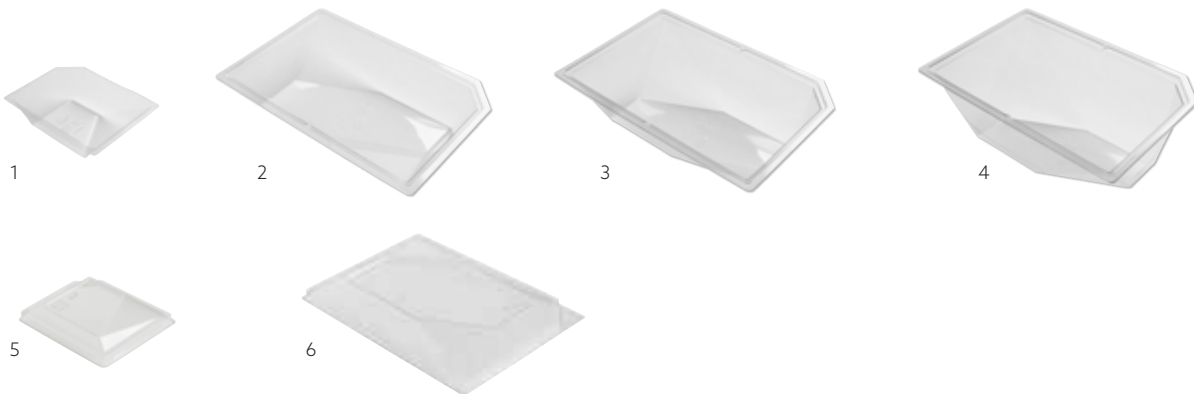

Add a flexible finishing touch: we now offer profile printed stickers & adhesive sleeves that enable you to promote your brand on-the-go.

TAKE-AWAY BAGS

Material: Paper
HDPE

No.	Article	Description	Material	Colour	Size (mm) LxWxH	Volume (l)	Qty/ Cart.
1	174730	Take-away Bag without handles	Paper	Brown	180x110x265	5	1x500
2	169875	Take-away Bag	Paper	Brown	350x170x245	15	1x200
3	169876	Take-away Bag	Paper	White	350x170x245	15	1x200