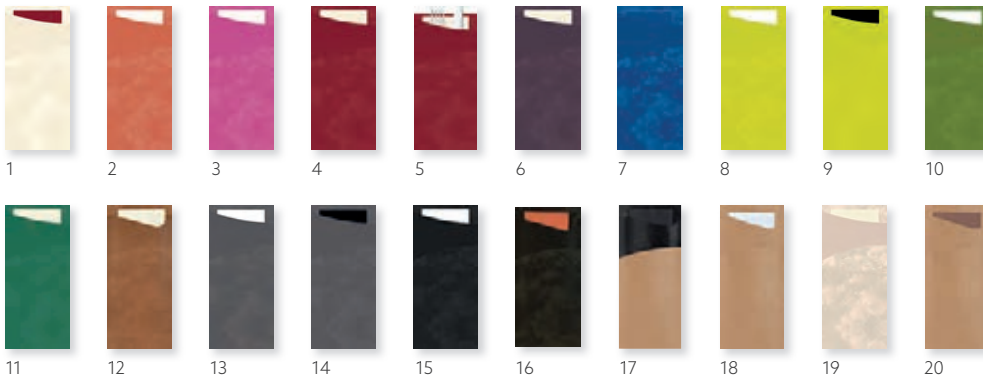

GO

DUNI SACCHETTO® TISSUE, 8,5 X 19 CM

• includes 33 x 33 cm napkin

NO	ARTICLE	DESCRIPTION	PACK		NO	ARTICLE	DESCRIPTION	PACK	
1	450056	Cream, Bordeaux Napkin	5 x 100	•	11	450054	Dark Green, Cream Napkin	5 x 100	• w
2	166039	Mandarin, White Napkin	5 x 100	•	12	151849	Café, Cream Napkin	5 x 100	•
3	166040	Fuchsia, White Napkin	5 x 100	•	13	156950	Grey, White Napkin	5 x 100	•
4	450057	Bordeaux, Cream Napkin	5 x 100	•	14	161087	Granite Grey, Black Napkin	5 x 100	•
5	161964	Bordeaux, Cream Napkin & Libra Cutlery	5 x 30	•	15	151853	Black, White Napkin	5 x 100	•
6	165593	Plum, White Napkin	5 x 100	•	16	178643	Black, Mandarin Napkin	5 x 100	•
7	450055	Dark Blue, Dark Blue Napkin	5 x 100	•	17	176893	eco Brown/Black, Black Napkin	4 x 100	•
8	450052	Kiwi, White Napkin	5 x 100	•	18	165592	eco Brown, White Napkin	4 x 100	•
9	161086	Kiwi, Black Napkin	5 x 100	•	19	450050	Natural, Cream Napkin	5 x 100	•
10	186954	Leaf Green, White Napkin	5 x 100	•	20	178644	eco Brown, Chestnut Napkin	4 x 100	•