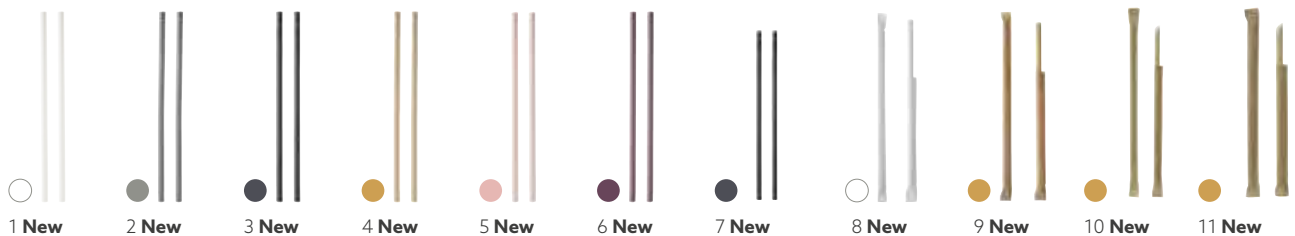

NEW

No.	Article	Description	Colour	Material	Size(mm) Ø x L	Qty/ Cart.
1	193000	Paper Straw Ø8mm	White	Paper	Ø 8 x 230	36 x 100
2	193001	Paper Straw Ø8mm	Granite Grey	Paper	Ø 8 x 230	36 x 100
3	193002	Paper Straw Ø8mm	Black	Paper	Ø 8 x 230	36 x 100
4	193003	Paper Straw Ø8mm	Craft	Paper	Ø 8 x 230	36 x 100
5	193004	Paper Straw Ø8mm	Mellow Rose	Paper	Ø 8 x 230	36 x 100
6	193005	Paper Straw Ø8mm	Plum	Paper	Ø 8 x 230	36 x 100
7	193006	Paper Straw Ø6mm	Black	Paper	Ø 6 x 210	30 x 200
8	193500	Paper Straw Ø8mm, single wrapped	White	Paper	Ø 8 x 230	40 x 100
9	193501	Paper Straw Ø8mm, single wrapped	Craft	Paper	Ø 8 x 230	40 x 100
10	193936	Paper Straw Ø8mm, sharp edge, single wrapped	Craft	Paper	Ø 8 x 230	40 x 100
11	193937	Paper Straw Ø10mm, sharp edge, single wrapped	Craft	Paper	Ø 10 x 230	40 x 100