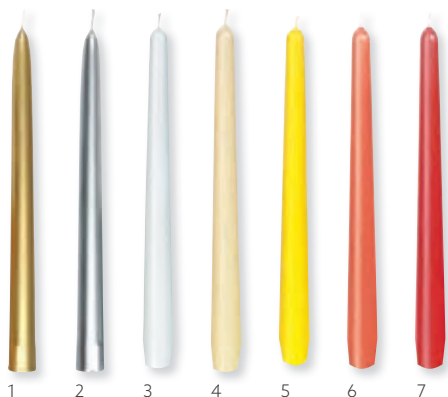

ANTIQUE CANDLES, DIPPED, 250 X Ø 22 MM

WOW

- 7,5 h burn time
- Clean burning
- Premium quality

NO	ARTICLE	DESCRIPTION	PACK		
1	180337	Gold	10 x 10	+	
2	180338	Silver	10 x 10	+	

1 2 3 4 5 6 7

JOY

- 7,5 h burn time
- Clean burning
- Premium quality

NO	ARTICLE	DESCRIPTION	PACK		
3	351316	White	2 x 50	+	
4	351318	Cream	2 x 50	+	
5	351328	Yellow	2 x 50	+	
6	165572	Mandarin	2 x 50	+	
7	351327	Red	2 x 50	+	
8	165577	Fuchsia	2 x 50	+	
9	351322	Bordeaux	2 x 50	+	
10	174561	Mellow Rose	2 x 50	+	
11	165575	Plum	2 x 50	+	
12	351326	Dark Blue	2 x 50	+	
13	186443	Ocean Teal	2 x 50	+	
14	171442	Mint Blue	2 x 50	+	
15	153857	Kiwi	2 x 50	+	
16	186442	Leaf Green	2 x 50	+	
17	351325	Dark Green	2 x 50	+	
18	174563	Chestnut	2 x 50	+	
19	168237	Greige	2 x 50	+	
20	156714	Granite Grey	2 x 50	+	
21	156647	Black	2 x 50	+