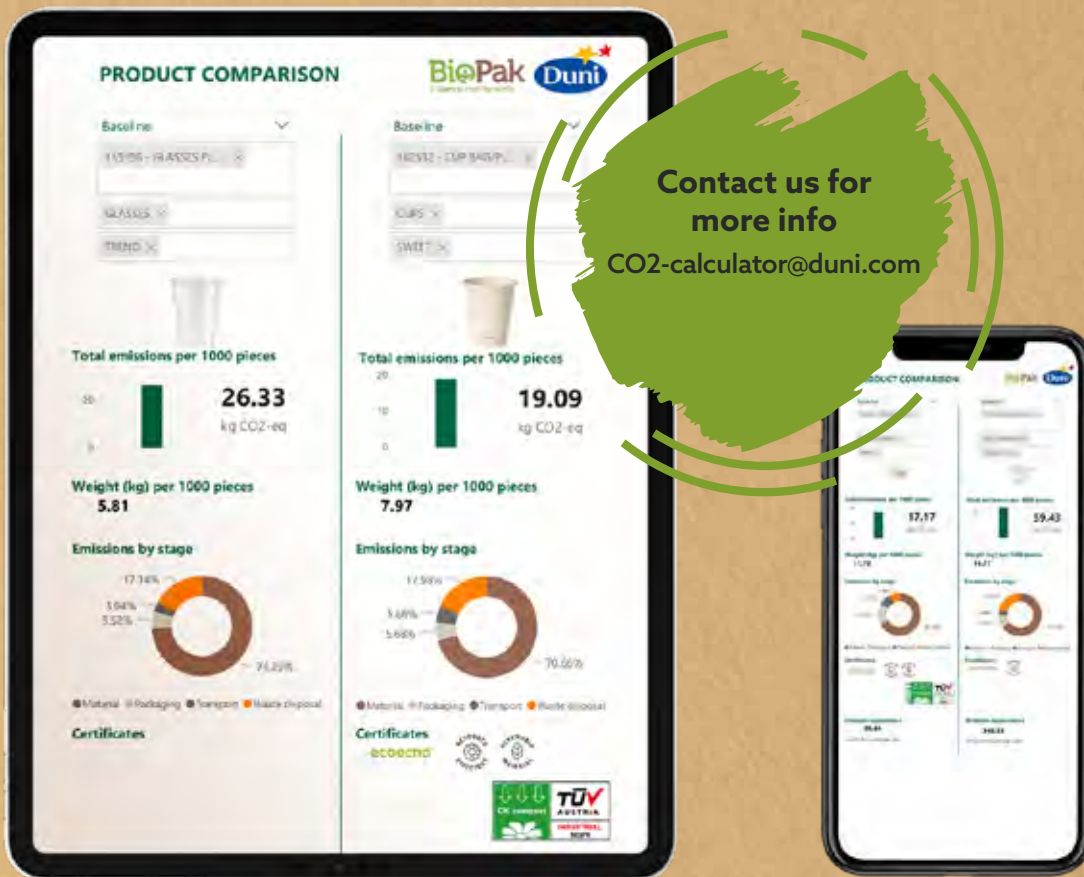

Carbon Footprint of Duni materials:

HORECA:
77%
CHOOSE DUNI
FOR QUALITY

77 % choose quality as the main reason for buying Duni products.*

LOOKING FOR PARTNER WITH HIGH ETHICAL AND ENVIRONMENTAL STANDARDS?