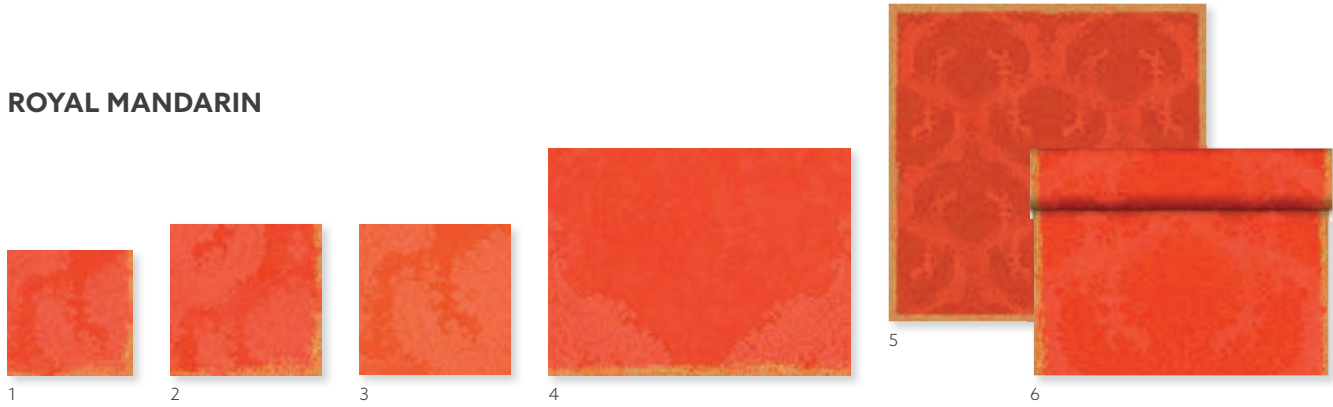

ROYAL MANDARIN

NO	ARTICLE	DESCRIPTION	PACK					NO	ARTICLE	DESCRIPTION	PACK				
1	174210	Tissue Napkin, 3-ply, 33x33 cm	4 x 250					4	174338	Dunichel® Placemat, 30 x 40 cm	5 x 100				
2	174227	Tissue Napkin, 3-ply, 40 x 40 cm	4 x 250					5	174296	Dunichel® Slipcover, 84 x 84 cm	5 x 20				
	174231	Classic Napkin, 40 x 40 cm	6 x 50					6	183404	Dunichel® Tête-à-Tête, 0,4x24 m	4 x 1				
3	186608	Dunilin® Napkin, 40 x 40 cm	12 x 45