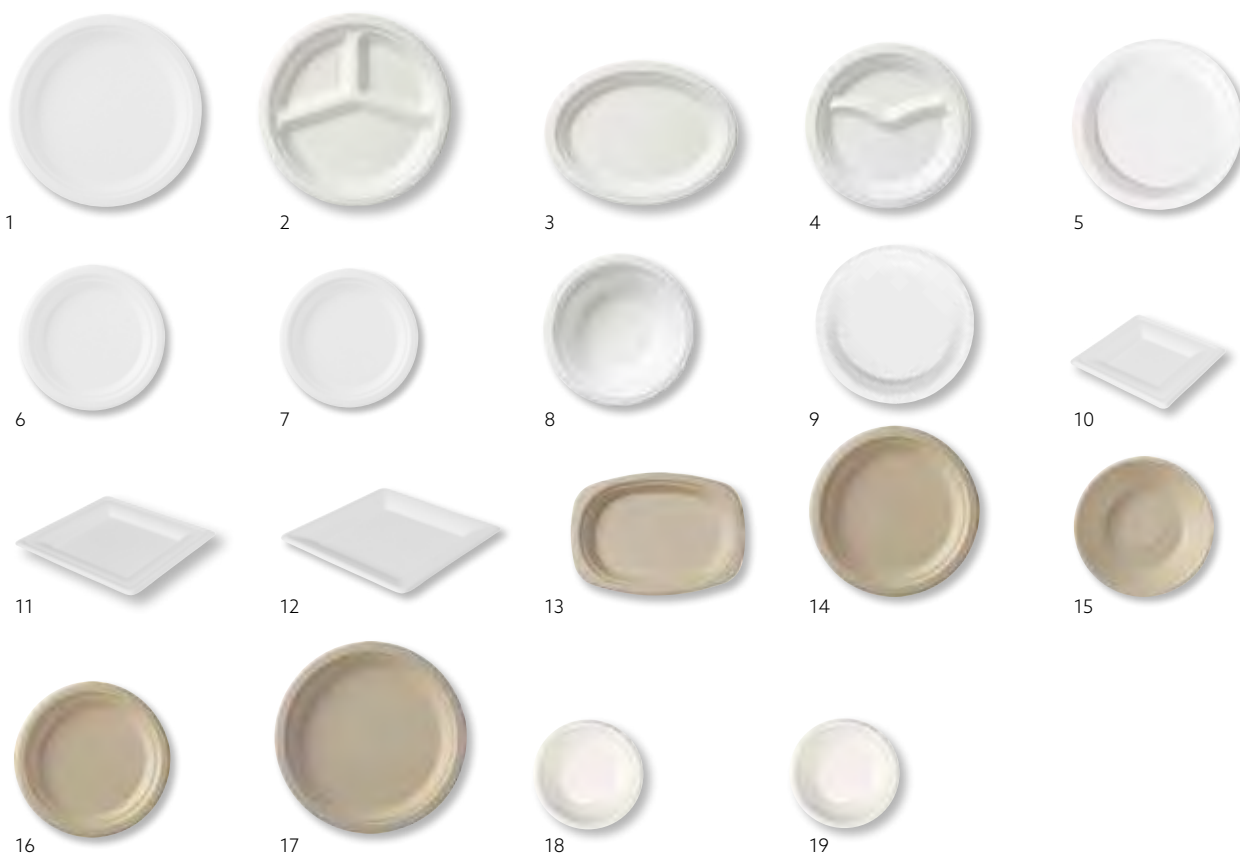

* = OK Compost Home

WOODEN CUTLERY BUILT BY FORESTS. DESIGNED BY DUNI.

WOODEN CUTLERY

- Made out of 100% Birch Wood
- No wax or lamination
- Sturdy design

Material: Wood max +70°C

ecoecho®

NEW

No.	Article	Description	Colour	Size (mm)	Qty/ Cart.
1	187667	Wooden Fork	Natural	160	10x100
2	187668	Wooden Knife	Natural	160	10x100
3	187669	Wooden Spoon	Natural	160	10x100
4	187670	Wooden Coffee Spoon	Natural	110	10x100
5	192220**	Wooden Chips Fork	Natural	85	5x1000
6	192221**	Wooden Ice Cream Spoon	Natural	95	10x100
7	187671*	Eco Cutlery Packs, Wooden Fork & Knife, Brown Napkin	Natural	160/160	1x500