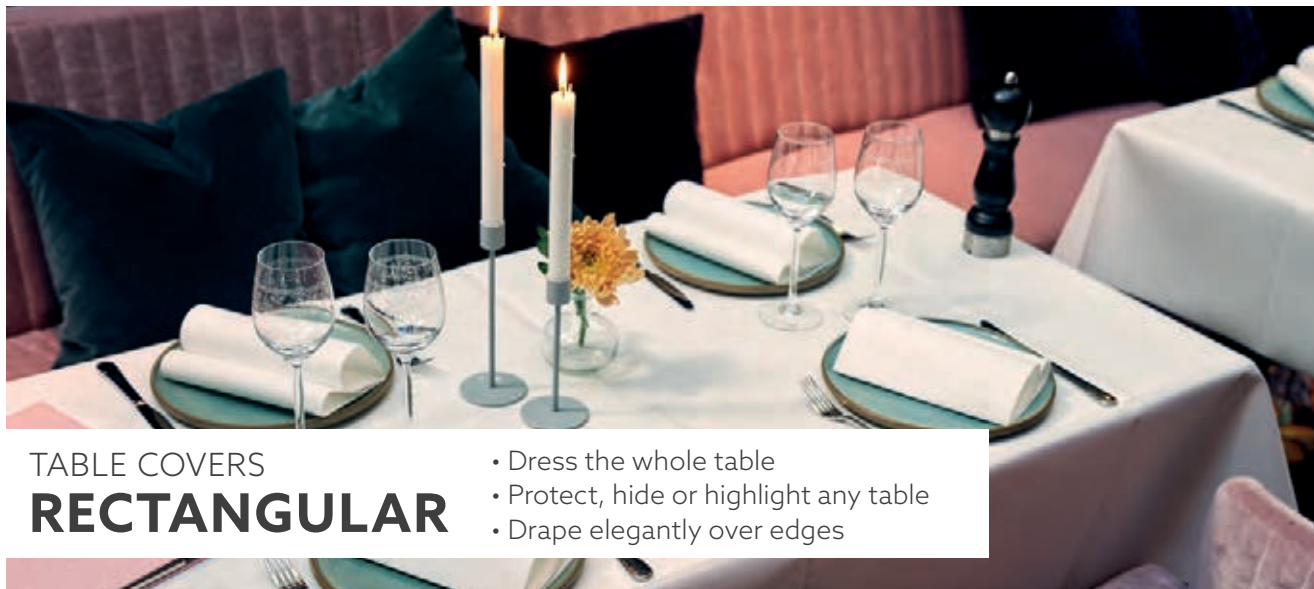

TABLE COVERS

RECTANGULAR

- Dress the whole table
- Protect, hide or highlight any table
- Drape elegantly over edges

WOW EVOLIN® TABLE COVEREVOLIN®
water-repellent

127 X 220 CM

NO	ARTICLE	DESCRIPTION	PACK		NO	ARTICLE	DESCRIPTION	PACK	
1	164172	White	1 x 25	•	4	174465	Greige	1 x 25	•
2	164173	Cream	1 x 25	•	5	167356	Granite Grey	1 x 25	•
3	172532	Bordeaux	1 x 25	•	6	166371	Black	1 x 25	•