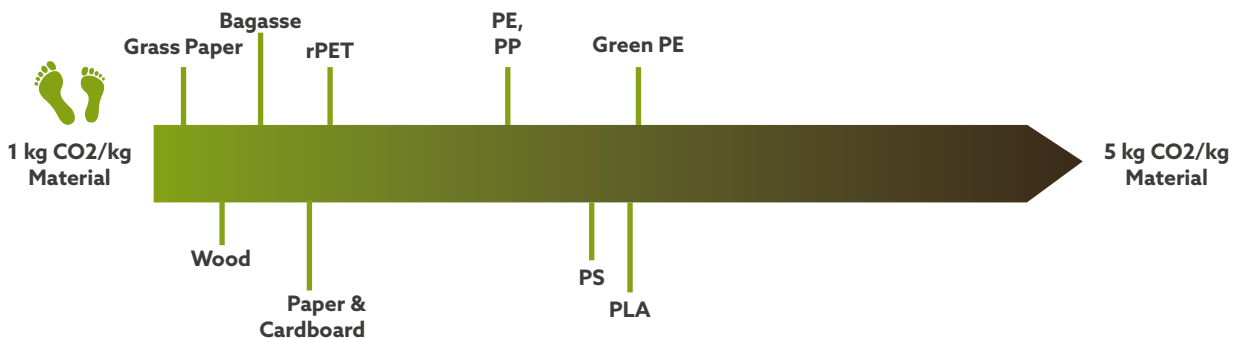

Carbon Footprint of Duni materials: