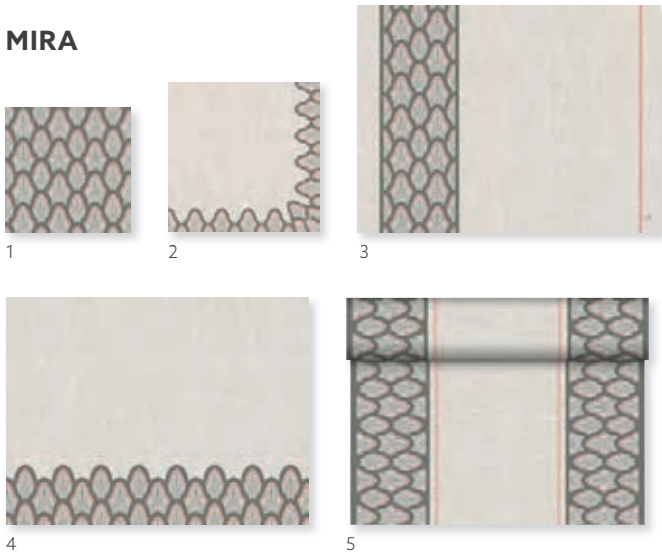

THEME DESIGNS DECORATION

"Decoration celebrates the global melting pot and the renewal of traditional techniques and folklore. African fabrics, tie-dye, baskets, broken lines, stripes and rows of mini dots all play a part."

MIRA

MATCHING COLOURS

NO	ARTICLE	DESCRIPTION	PACK				
1	186589	Tissue Napkin, 3-ply, 33 x 33 cm	4 x 250	•	•	•	•
2	186592	Dunilin® Napkin, 40 x 40 cm	12 x 45	•	•	•	•
3	186524	Dunicel® Placemat, 30 x 40 cm	5 x 100	•	•	•	•
4	186529	Paper Placemat, 30 x 40 cm	4 x 250	•	•	•	•

NO	ARTICLE	DESCRIPTION	PACK				
5	186520	Dunicel® Tête-à-Tête, 0,4 x 24 m	4 x 1	•	•	•	•
6	174418	Candle Holder Billy, White, Metal, 140 x Ø 75 mm	4 x 1	•	•	•	•
7	165735	LED Set, rechargeable, warm white, 12 pcs, 70 x Ø 40 mm, 13 h	1 x 1	•	•	•	•