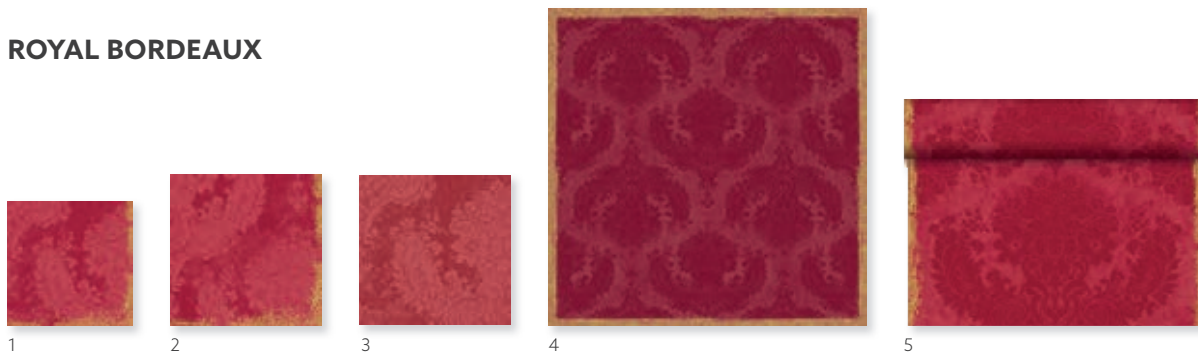

ROYAL BORDEAUX

NO	ARTICLE	DESCRIPTION	PACK					NO	ARTICLE	DESCRIPTION	PACK				
1	174209	Tissue Napkin, 3-ply, 33x33 cm	4 x 250					4	174369	Dunisilk® Slipcover, 84 x 84 cm	5 x 20				
2	174230	Classic Napkin, 40 x 40 cm	6 x 50						174295	Dunichel® Slipcover, 84 x 84 cm	5 x 20				
3	186606	Dunilin® Napkin, 40 x 40 cm	12 x 45					5	183402	Dunichel® Tête-à-Tête, 0,4x24 m	4 x 1