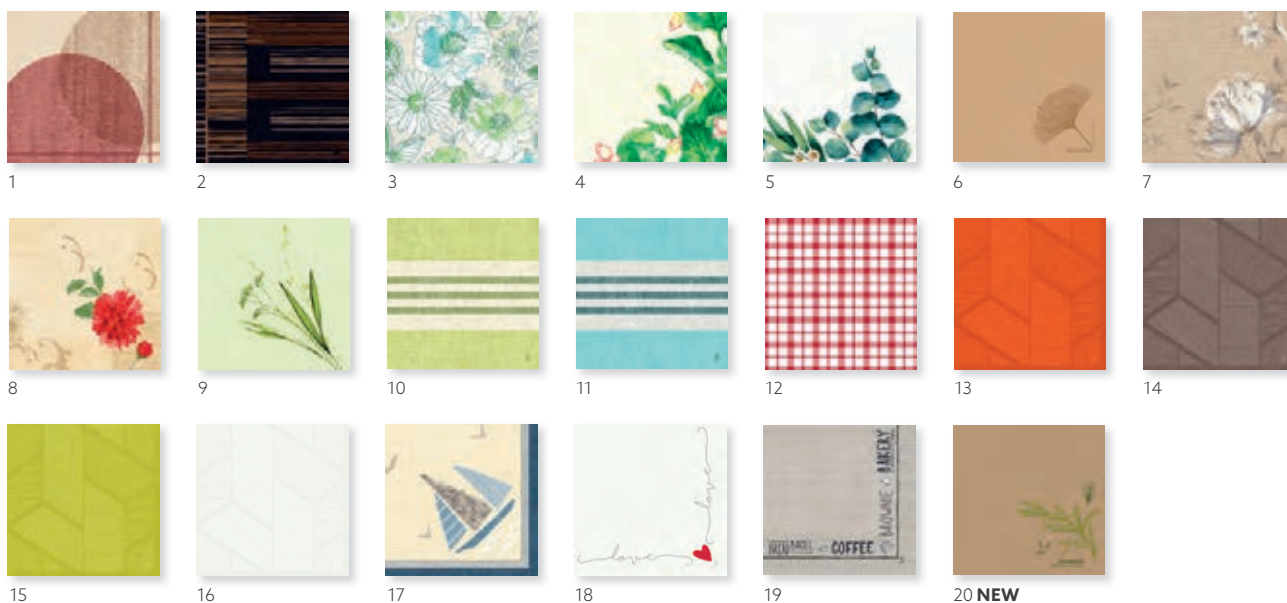

JOY DUNISOFT®, 40 X 40 CM

NO	ARTICLE	DESCRIPTION	PACK				NO	ARTICLE	DESCRIPTION	PACK			
1	186713	Gravito	12 x 60	•	•	•	11	186585	Raya Blue	12 x 60	•	•	•
2	186706	Brooklyn Black	12 x 60	•	•	•	12	186712	Giovanni	12 x 60	•	•	•
3	186827	Jardin	12 x 60	•	•	•	13	186709	Elwin Mandarin	12 x 60	•	•	•
4	186469	Banas	12 x 60	•	•	•	14	186707	Elwin Greige	12 x 60	•	•	•
5	186487	Eucalyptus	12 x 60	•	•	•	15	186708	Elwin Kiwi	12 x 60	•	•	•
6	186473	Organic	12 x 60	•	•	•	16	186710	Elwin White	12 x 60	•	•	•
7	186711	Floris	12 x 60	•	•	•	17	186721	Seaway	12 x 60	•	•	•
8	186719	Marit	12 x 60	•	•	•	18	186723	Love	12 x 60	•	•	•
9	186716	Liz	12 x 60	•	•	•	19	186471	Bakery	12 x 60	•	•	•
10	186468	Raya Kiwi	12 x 60	•	•	•	20	192130	Veggies	12 x 60	•	•	•