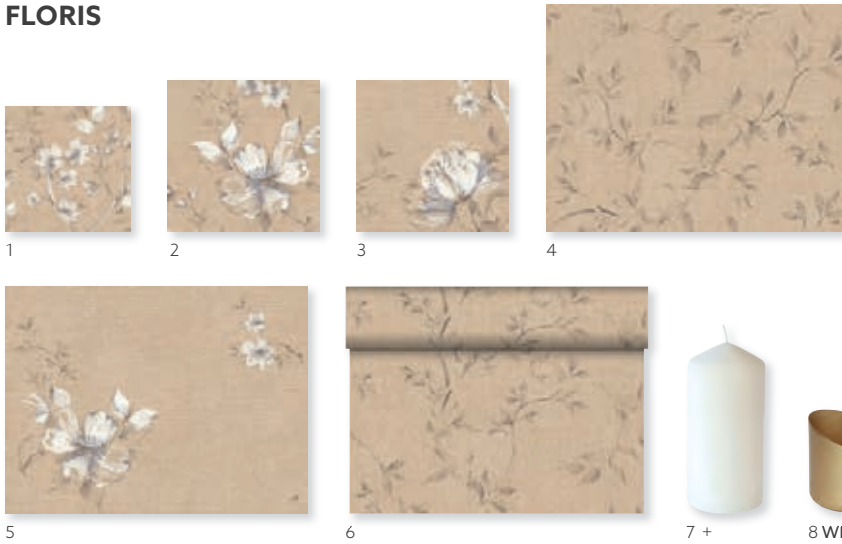

FLORIS

MATCHING COLOURS

WHITE

CREAM

GRANITE GREY

NO	ARTICLE	DESCRIPTION	PACK				NO	ARTICLE	DESCRIPTION	PACK			
1	183020	Tissue Napkin, 3-ply, 33 x 33 cm	10 x 50	•	•		5	183151	Paper Placemat, 30 x 40 cm	4 x 250	•		
	183003	Tissue Napkin, 3-ply, 33 x 33 cm	4 x 250	•	•		6	183119	DuniceL® Tête-à-Tête, 0,4 x 24 m	4 x 1	•		
2	183042	Classic Napkin, 40 x 40 cm	6 x 50	•	•	•	7	165652	Pillar Candle Matt, White, 150 x Ø 70 mm, 50 h	2 x 6			
3	186711	Dunisoft® Napkin, 40 x 40 cm	12 x 60	•			8	181017	Candle Plate Frans, Gold, Metal, 70 x Ø 85 mm	4 x 1			
4	183143	DuniceL® Placemat, 30 x 40 cm	5 x 100	•