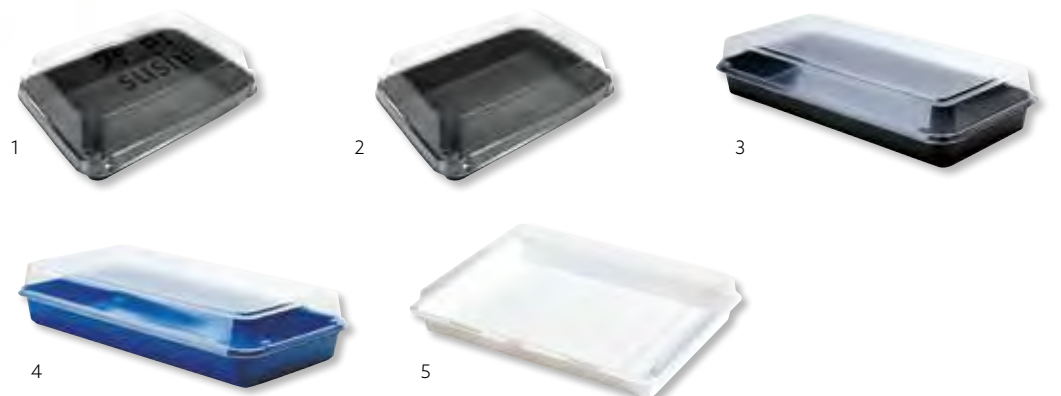

SALAD BOWLS WITH FORK

- Fork included in selected bowls
- Hinged lid
- Crystal clear transparency

Material: APET max +70°C

No.	Article	Description	Size (mm) LxWxH	Vol (ml)	Qty/ Cart.
1	161175	Salad Bowl with Fork	178x115x48	350	1x400
2	161176	Salad Bowl with Fork	190x140x52	500	1x200
3	161177	Salad Bowl with Fork	190x140x70	750	1x200
4	161178	Salad Bowl	190x140x70	1000	1x144

SUSHI & LUNCH BOXES

- High lid for great food protection
- Hinged lid

Material: PS max +100°C
PP max +100°C

No.	Article	Description	Colour	Material	Comp	Size (mm) LxWxH	Volume (ml)	Qty/ Cart.
1	144209	Sushi Box	Black/Transparent	PS	1	185x135x54	500	1x200
2	170307	Lunch Box	Black/Transparent	PS	1	185x135x54	500	1x200
3	172632	Lunch Box	Black/Transparent	PS	1	270x135x54	750	1x160
4	127806	Lunch Box	Blue/Transparent	PS	1	272x188x53	1100	1x160
5	127803	Lunch Box	White/Transparent	PS	1	338x250x63	1800	1x100