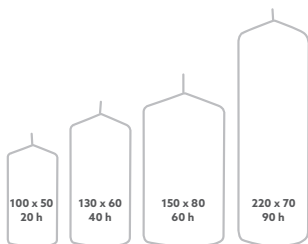

8 9 10 11 12 13 14

15 16 17 18 19 20 21

PILLAR CANDLES

- Long burn time
- Clean burning
- Premium quality

PILLAR CANDLES MATT, 150 X Ø 70 MM

- 50 h burn time
- Guests love the velvety matt surface
- Premium quality