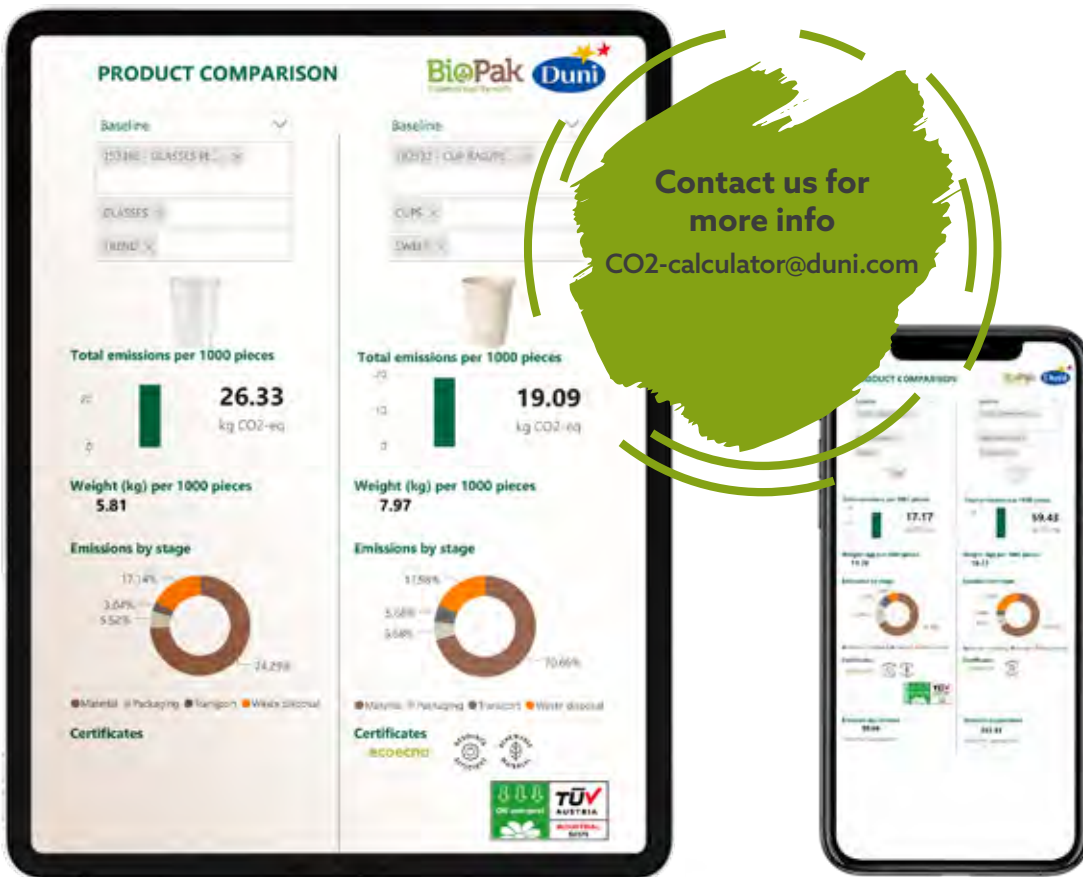

DISCOVER OUR NEW CARBON FOOTPRINT TOOL

For more than a decade we have been constantly improving our offer of more sustainable packaging, with the goal of lowering our carbon footprint. We are focused on the larger picture of a product's life cycle. Part of the focus will be on developing the material of the product, plant-based alternatives and resource efficiency, for example. The other part of the focus will be on different end-of-life options, composting is an example when it's a relevant alternative. We are constantly looking for new ways to improve and innovate the full life cycle of our products so that the beginning and end of the life cycle are in line with more sustainable solutions.

We help you with the calculation of your carbon footprint for your take-away packaging choice, also considering different end-of-life options depending on different recycling streams in your country.

Get in contact with us if you would like help with figures to be used in communication with your customers.