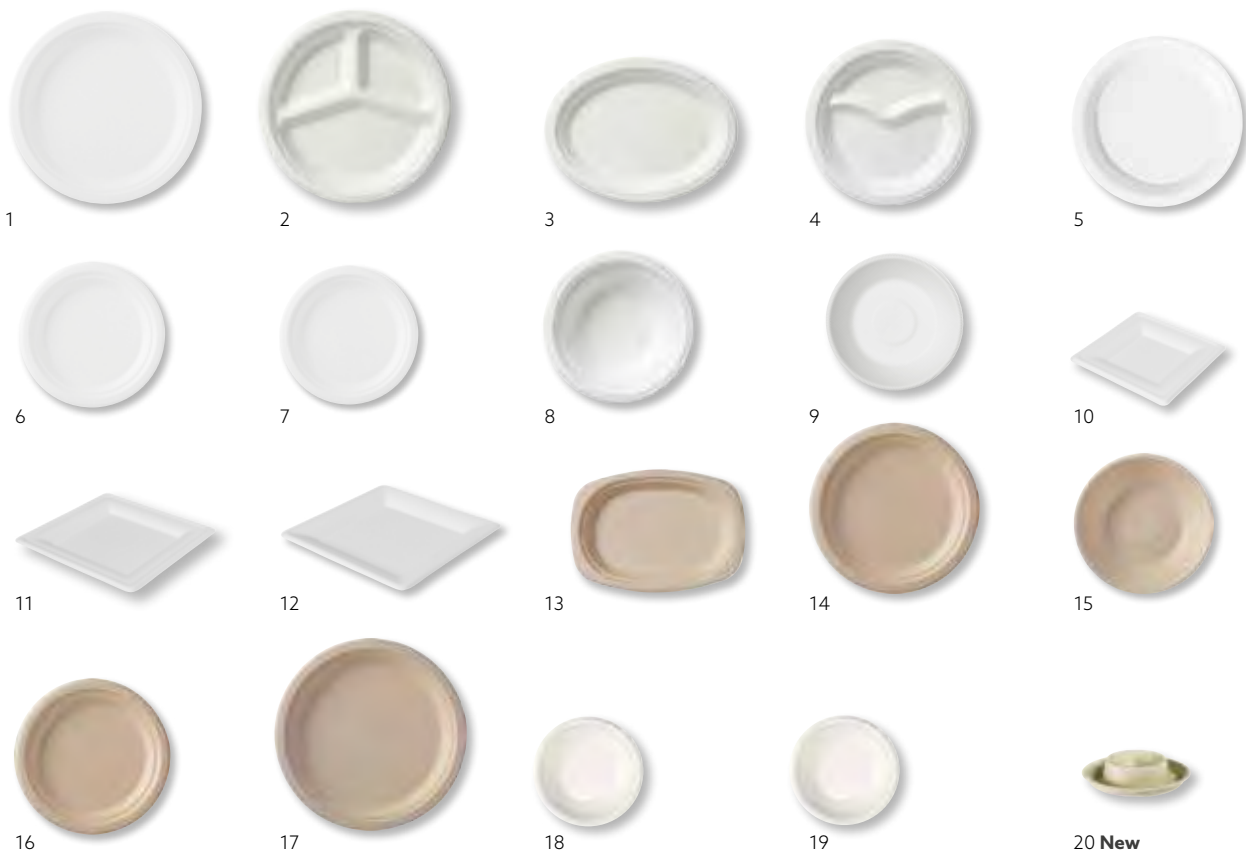

BAGASSE PLATES

- Compostable
- Made from natural by-products
- Full range offer in white and brown bagasse

Material: Bagasse
max +100°C (microwarmable)

ecoecho®

No.	Article	Description	OK Compost	Colour	Volume (ml)	Size Ø (mm)	Qty/ Cart.
1	161204	Dinner Plate	*	White	-	260	8x50
2	172499	Dinner Plate 3 Comp.	*	White	-	260	10x50
3	172504	Dinner Plate Oval	*	White	-	260	2x125
4	172498	Dinner Plate 2 Comp.	*	White	-	220	10x50
5	161205	Dinner Plate	*	White	-	220	8x50
6	161207	Dessert Plate	*	White	-	170	10x50
7	164768	Dessert Plate	*	White	-	150	8x125
8	172505	Soup Plate	*	White	450	180	20x50
9	161206	Soup Plate	*	White	300	160	10x50
10	182545	Square Plate	*	White	-	160x160	20x50
11	182546	Square Plate	*	White	-	200x200	10x50
12	182547	Square Plate	*	White	-	260x260	10x50
13	157179	Dinner Plate Oval		Brown	-	220	10x50
14	157180	Dinner Plate		Brown	-	220	9x50
15	157181	Soup Plate		Brown	350	160	10x50
16	157182	Dinner Plate		Brown	-	180	8x50
17	157183	Dinner Plate		Brown	-	260	10x50
18	193578	Demo Plate		White	-	77x15	30x100
19	193579	Demo Plate	*	White	-	99x17	40x50
20	194070	Bagasse Egg cup		Brown	-	89x21	12x70

* = OK Compost Home