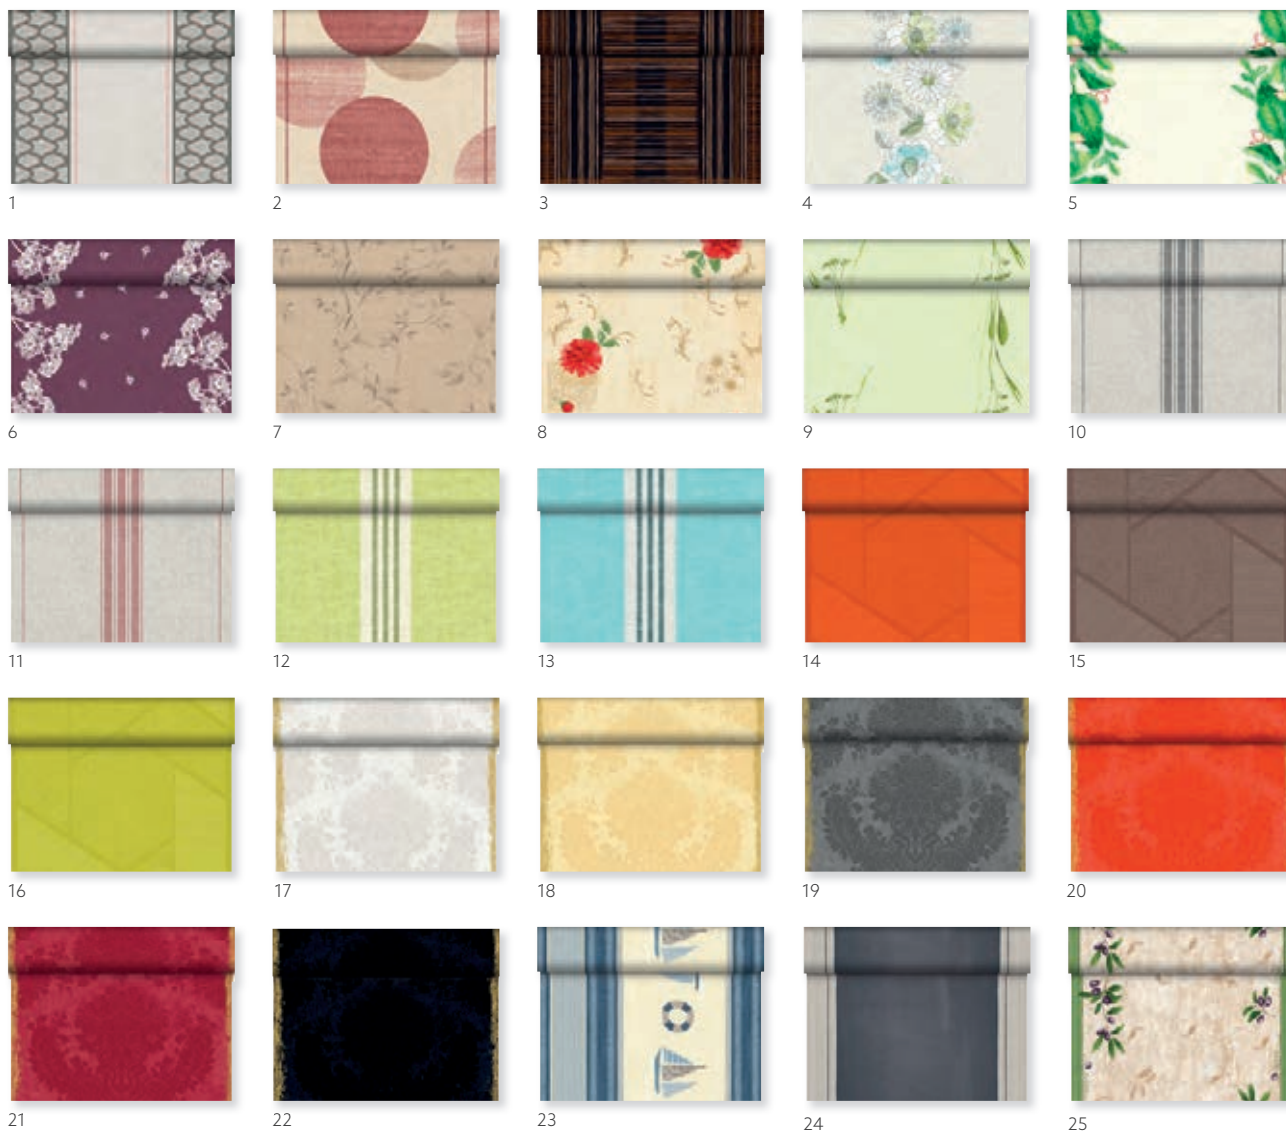

JOY DUNICEL® TÊTE-À-TÊTE, 0,40 X 24 M

NO	ARTICLE	DESCRIPTION	PACK		NO	ARTICLE	DESCRIPTION	PACK	
1	186520	Mira	4 x 1	•	14	183126	Elwin Mandarin	4 x 1	•
2	183121	Gravito	4 x 1	•	15	183124	Elwin Greige	4 x 1	•
3	183122	Brooklyn Black	4 x 1	•	16	183125	Elwin Kiwi	4 x 1	•
4	186817	Jardin	4 x 1	•	17	183400	Royal White	4 x 1	•
5	186387	Banas	4 x 1	•	18	183401	Royal Cream	4 x 1	•
6	186403	Yarrow	4 x 1	•	19	183403	Royal Granite Grey	4 x 1	•
7	183119	Floris	4 x 1	•	20	183404	Royal Mandarin	4 x 1	•
8	183120	Marit	4 x 1	•	21	183402	Royal Bordeaux	4 x 1	•
9	178290	Liz	4 x 1	•	22	178296	Royal Black	4 x 1	•
10	186517	Cocina Black	4 x 1	•	23	183127	Seaway	4 x 1	•
11	186518	Cocina Bordeaux	4 x 1	•	24	186404	Bakery	4 x 1	•
12	186519	Raya Kiwi	4 x 1	•	25	184110	Posea	4 x 1	•
13	186574	Raya Blue	4 x 1	•