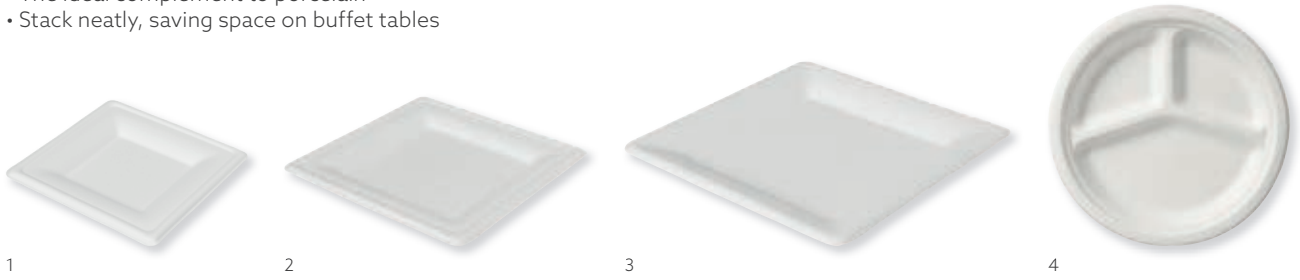

PLATES ecoecho®

- Made from natural by-product
- The ideal complement to porcelain
- Stack neatly, saving space on buffet tables